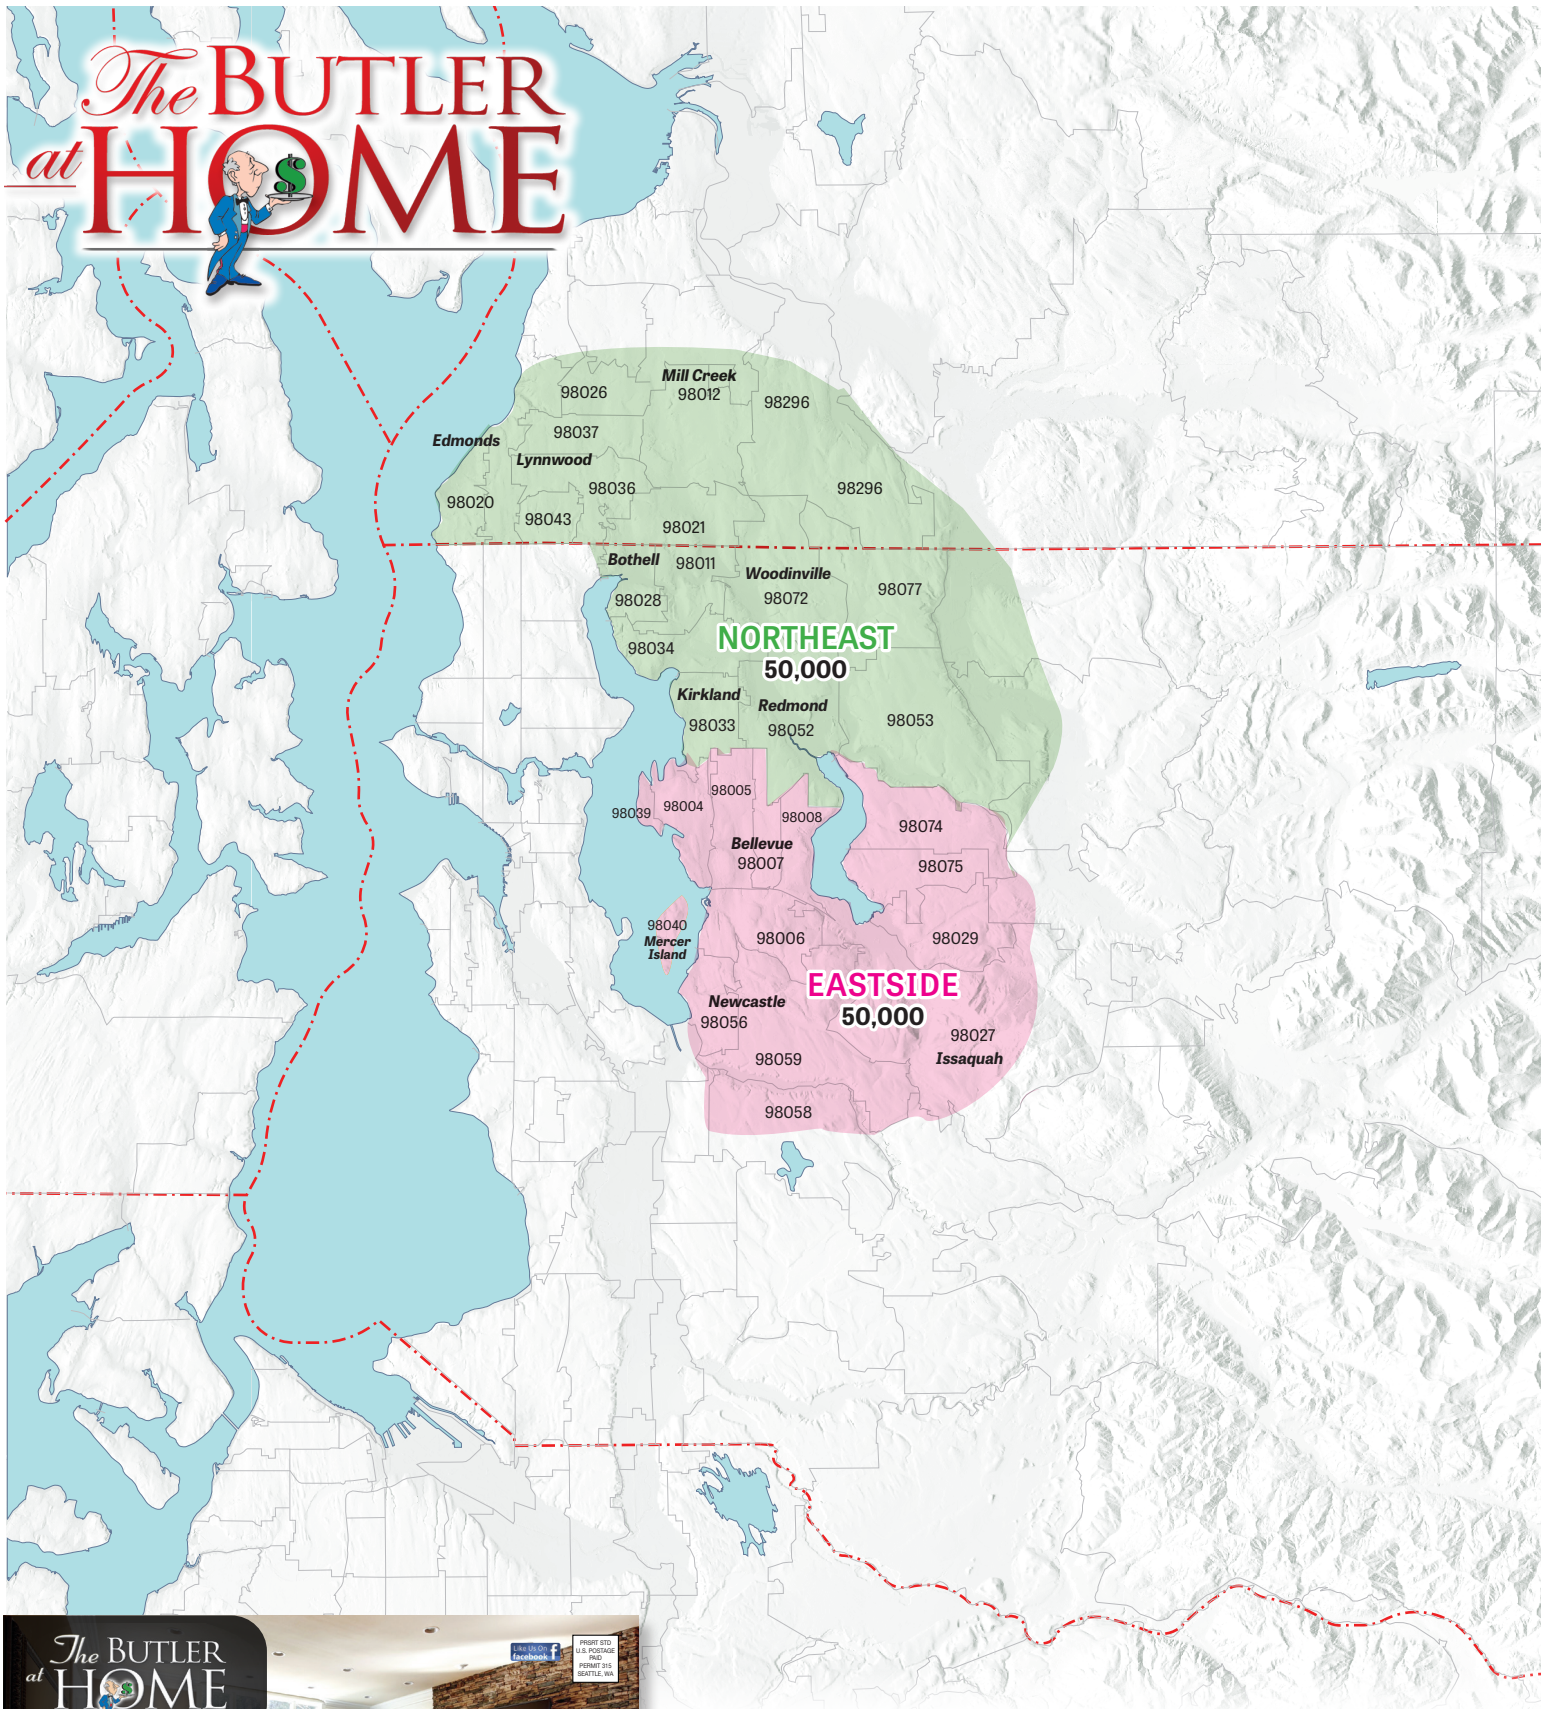

The BUTLER at HOME

MAILING TWO ZONES

11 TIMES PER YEAR, THE 15TH OF
JANUARY – NOVEMBER

TO HIGHEST INCOME SINGLE FAMILY HOMES